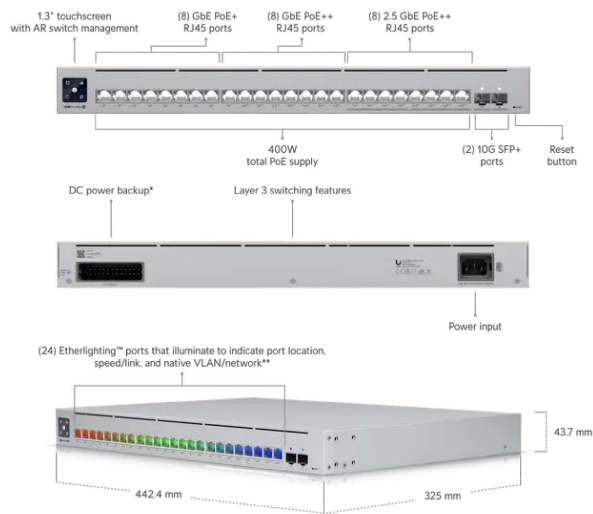

Tech Specs

UniFi UISP Branding

[UniFi Cloud Gateways](#) [WiFi](#) [Switching](#) [Cloud Keys & Gateways](#) [Camera Security](#) [Door Access](#) [Phone System](#) [New Integrations](#) [Accessories](#)

Switching > [Pro Max 24 PoE](#)

[Datasheet](#)

[Installation Guide](#)

[Marketing Images](#)

Mechanical

Dimensions 442.4 x 325 x 43.7 mm (17.4 x 12.8 x 1.7")

Weight Without mounting brackets: 5.1 kg (11.3 lb)
With mounting brackets: 5.2 kg (11.5 lb)

Enclosure material SGCC steel

Hardware

Management interface Ethernet In-Band

Networking interface (16) GbE RJ45 ports
(8) 1/2.5 GbE RJ45 ports
(2) 10G SFP+ ports

PoE interface (8) PoE/PoE+ (Pins 1, 2+; 3, 6-)
(16) 60W PoE++ (Pair A 1, 2+; 3, 6-) (Pair B 4, 5+; 7, 8-)

Total non-blocking throughput 56 Gbps

Switching capacity 112 Gbps

Power method Universal input, 100—240V AC, 50/60 Hz
USP RPS DC input

Power supply AC/DC, internal, 450W